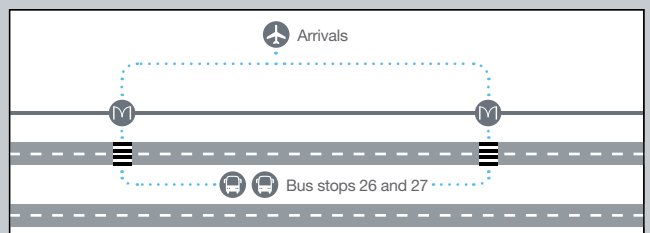

£4 one way
£7 return

Heathrow Airport to the Sheraton Heathrow

Heathrow Hotel Hoppa is the easy and convenient way to travel between Heathrow Airport and the Sheraton Heathrow

Terminal 1 departures (bus H4) from stop 4

First bus **0440**, then every 15-20 mins between **0455–2103**, then every 29-30 mins between **2128–2258**. Last bus **2328**.

Terminal 3 departures (bus H4) from stops 11, 12, 13

First bus **0445**, then every 15-20 mins between **0500–2108**, then every 29-30 mins between **2133–2303**. Last bus **2333**.

Terminal 4 departures (bus H54) from stop 12

First bus **0436**, then every 30 mins between **0506–2306**. Last bus **2336**.

Terminal 5 departures (bus H54) from stops 26 and 27

First bus **0447**, then every 30 mins between **0517–2317**. Last bus **2347**.

If arriving at Central Bus Station by London Underground, coach, bus or Heathrow Express train, please follow signs to terminal 3 arrivals and then follow the map above.